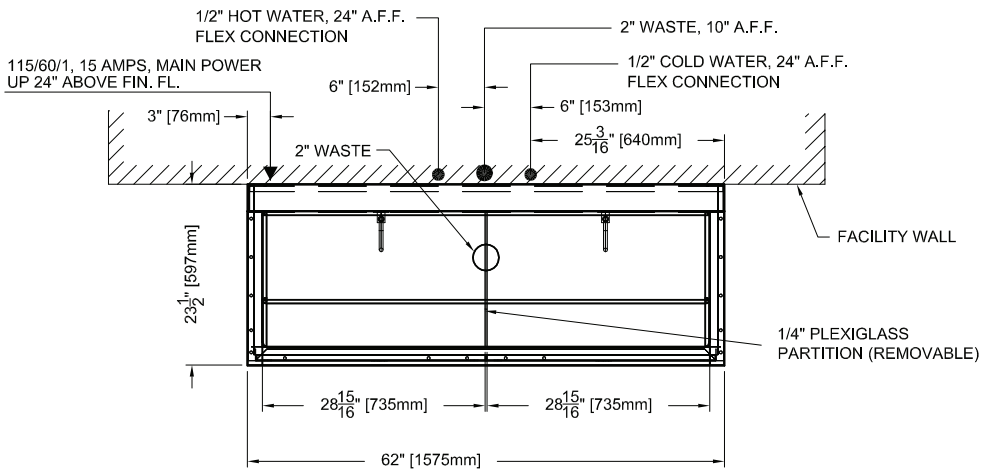

ACCESS DOORS - (2) LOCATED BELOW BASIN ALLOWING COMPLETE UNHAMPERED  
ACCESS TO PLUMBING FROM FRONT

SHIPPING WEIGHT - 250 LB. 113 KG.

SHIPPING VOLUME - 43 CU. FEET 1.22 CU. METERS

MODEL #PSS2 SURGICAL SCRUB SINK, DOUBLE  
COMPARTMENT, 115/60/1

DRAWING BY JJN SCALE N.T.S. DATE 10/01/04

THE INFORMATION CONTAINED IN THIS DRAWING IS THE SOLE PROPERTY OF CSI/ JEWETT.  
USE OF THIS INFORMATION WITHOUT THE EXPRESSED WRITTEN PERMISSION OF  
CSI/JEWETT IS STRICTLY PROHIBITED

**CSI/JEWETT**

6910 WEST RIDGE ROAD  
FAIRVIEW, PA 16415  
TEL: (814) 474-9353  
FAX: (814) 474-5797

**TOP VIEW**

**FRONT VIEW**

**SIDE VIEW**

**MODEL #PSS2 SURGICAL SCRUB SINK, DOUBLE COMPARTMENT, 115/60/1**