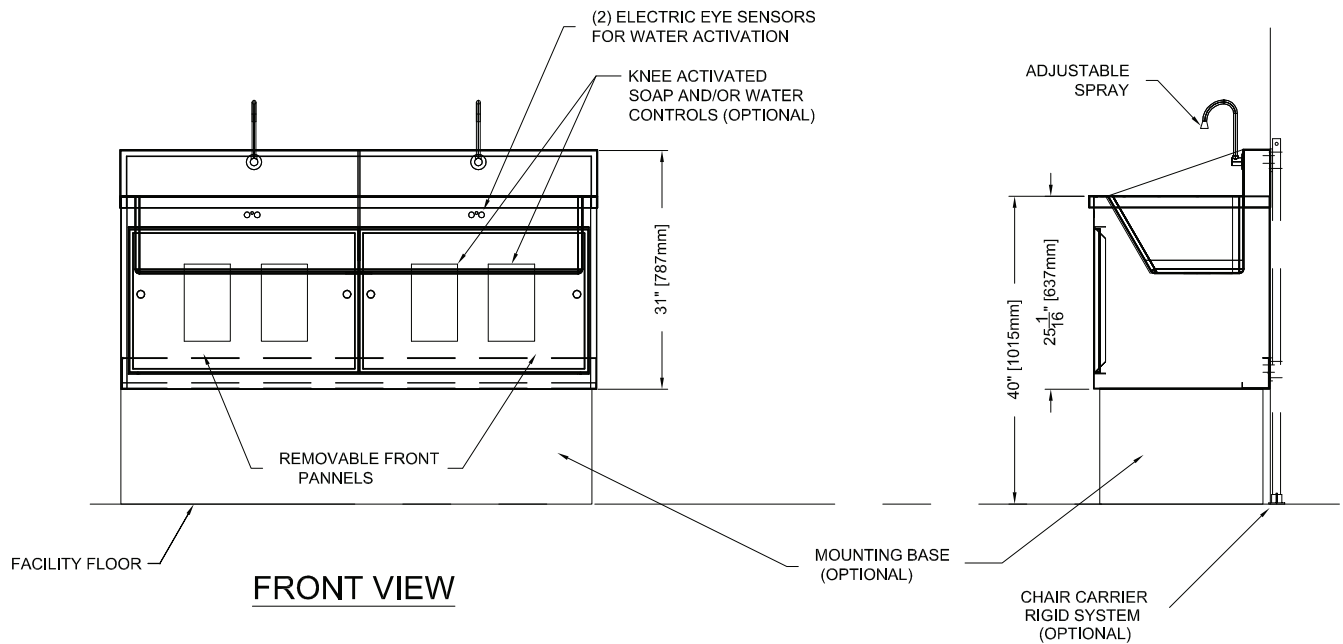

FRONT VIEW

SIDE VIEW

MODEL #PSS2 SURGICAL SCRUB SINK, DOUBLE COMPARTMENT, 115/60/1

THE INFORMATION CONTAINED IN THIS DRAWING IS THE SOLE PROPERTY OF CSI/JEWETT. USE OF THIS INFORMATION WITHOUT THE EXPRESSED WRITTEN PERMISSION OF CSI/JEWETT IS STRICTLY PROHIBITED

DRAWING IS FOR SALES REFERENCE ONLY

DRAWING BY **JJN** SCALE **N.T.S.** DATE **10/01/04**

CSI/JEWETT

6910 WEST RIDGE ROAD
FAIRVIEW, PA 16415
TEL: (814) 474-9353
FAX: (814) 474-5797